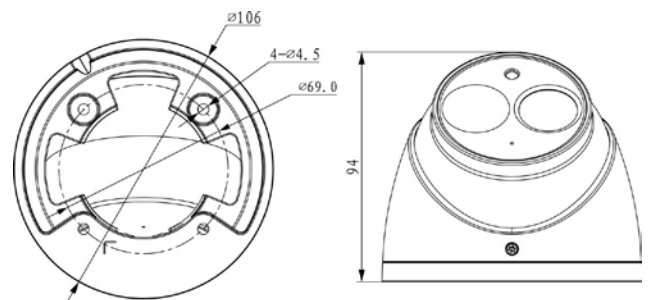

Camera Features

- Stream up to 4.0 megapixel (2688 x 1520) at 20fps
- Available in 2.8mm (110°), 3.6mm (81°) & 6.0mm (55°) fixed lens
- Day/night (auto ICR) with 50m maximum infrared range
- True WDR (120db) with backlight & highlight compensation
- 3D digital noise reduction and auto white balance
- Power via 12VDC or Power over Ethernet (802.3af)
- Supports triple stream and smart detection technologies
- IP67 weather resistant, full metal, tri-axis dome housing
- ONVIF, PSIA and CGI compliance

Specifications		
General		
Camera Style	Weather Resistant Mini Dome	
Image Sensor	1/3" 4.0 Megapixel Progressive Scan CMOS	
Effective Pixels	2688 (H) x 1520 (V)	
Signal Noise Ratio	> 50dB	
Camera		
Lens	2.8mm / 3.6mm / 6.0mm F2.0 Fixed Lens	
Angle of View	110° / 81° / 55°	
Electronic Shutter	Auto / Manual (1/3 ~ 1/100000s)	
Minimum Illumination	0.01 Lux at F2.0 (Colour) / 0 Lux at F2.0 (IR on)	
Day/Night	Auto (ICR) / Colour / B&W	
White Balance	Auto / Sunny / Night / Outdoor / Customised	
Noise Reduction	3D Digital Noise Reduction	
Gain Control	Auto / Manual	
Backlight Compensation	BLC / HLC / WDR (120dB)	
Audio Input	N/A	
Audio Compression	N/A	
Alarm Interface	N/A	
Network Interface	RJ45 (10/100 Base-T)	
Memory Slot	N/A	
Bit Rate	H.264: 32K ~ 10Mbps	
ONVIF Conformance	ONVIF, PSIA, CGI Compliant	
Smart Functions	Tripwire / Intrusion / Abandoned & Missing Object Detection / Scene Change / Face Detection	
Video		
Video Compression	H.264 / H.264B / H.264H / MJPEG	
Resolution	Configurable from 4.0MP (2688 x 1520) to CIF (352 x 288)	
Frame Rate	Main	4.0MP (1~20fps) / 3.0MP and lower (1~25fps)
	Sub	D1 and lower (1 ~ 20fps)
	Third	720p and lower (1 ~ 20fps)
Video Output	N/A	
Environment		
Ingress Protection	IP67	
Vandal Resistant	N/A	
Maximum Infrared Range	50m	
Power Input	12VDC / PoE (802.3af)	
Power Consumption	< 3.7W	
Dimensions	Ø106 x 94mm	
Weight	0.47kg	
Operating Environment	-30 to 60°C / RH95% (max)	
Product Dimensions		